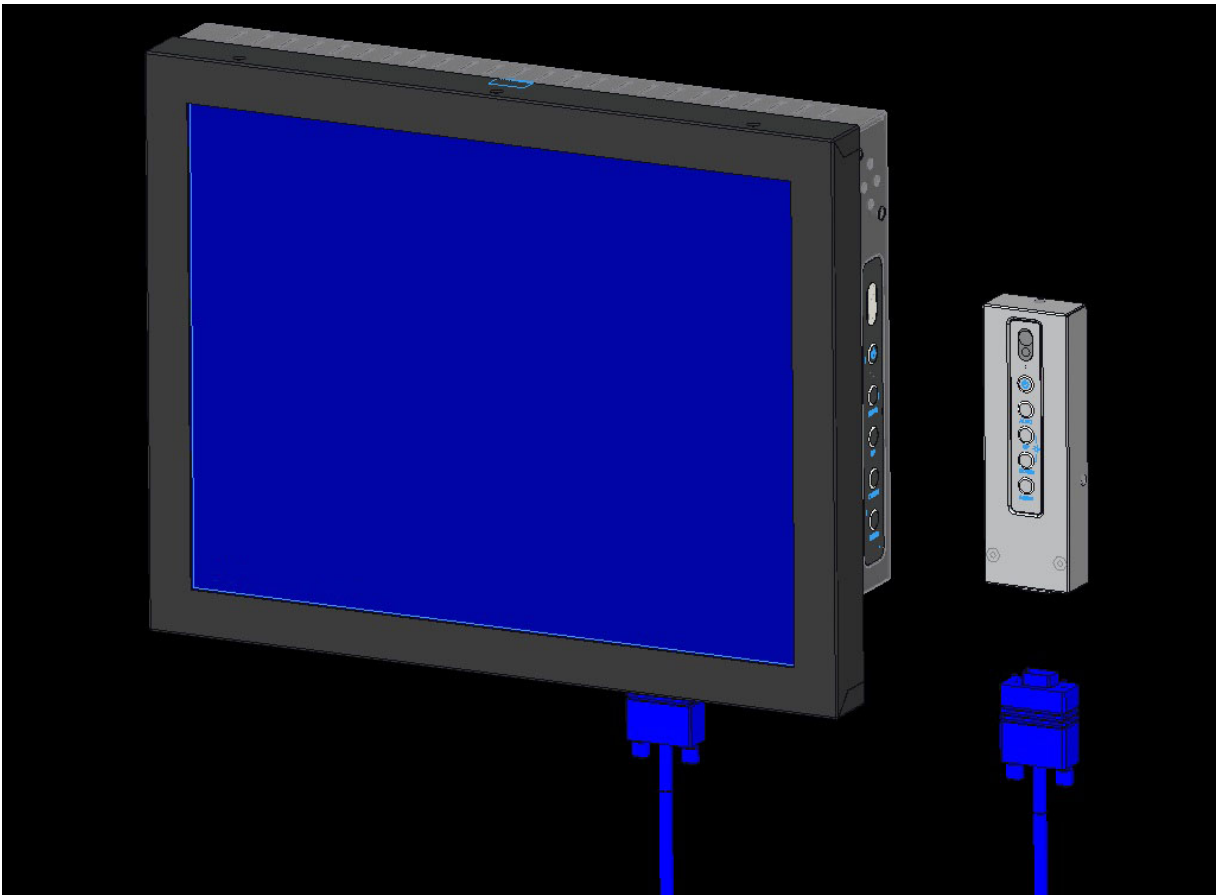

PM6XXX

8.4" to 20.1" Open Frame LCD Monitors
Bare Metal Enclosure with Front Mounting Holes
External OSD Box for Open Frame Monitors

External OSD Box

External OSD Box for Open Frame Monitors

External OSD Box - Front View

Length of Cable for External OSD Box: 1.8M

External OSD Box - Rear View